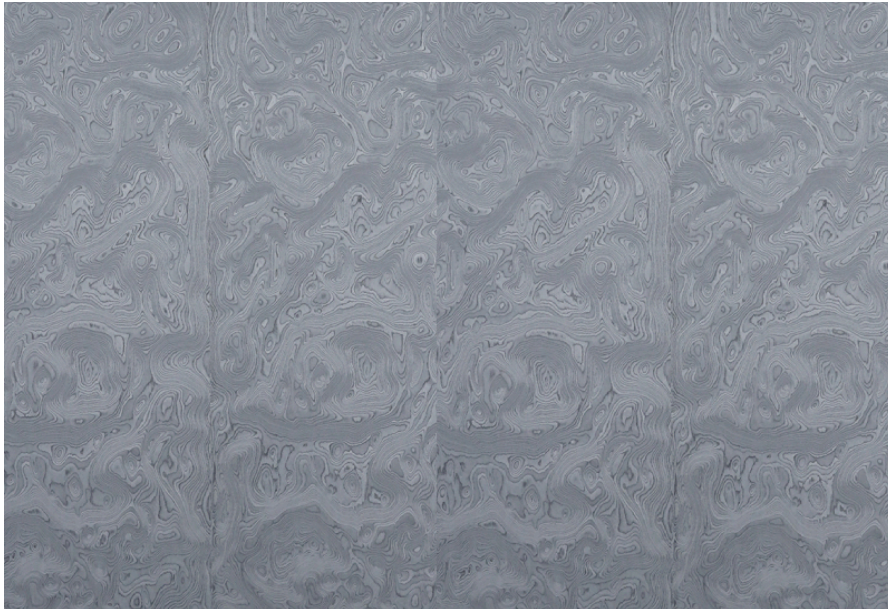

### ORNATE

Collection : Engineered

Country of Origin : Europe

Category : EV

Sizes Available : 3' x 7' / 4' x 8'

Sub-category : EV

Type Available : Ply / Flexi / Kraft / MDF

Product Name : ORNATE

Grain Pattern Available : Horizontal Grain

Species : N/A

Veneer Thickness : 0.25mm

Color Tone : N/A

Texture : Close Pore

Veneer Cut : N/A

Polished/Unpolished : Unpolished

Botanical Name : N/A