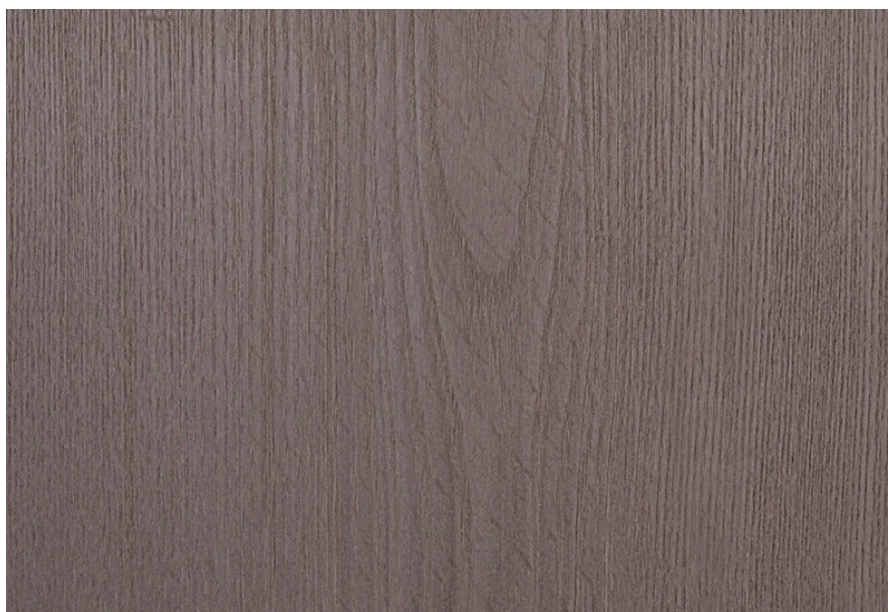

### ASH DYED VELVET GREY

Collection : Natural

Country of Origin : Europe

Category : Rainbow

Sizes Available : x / 4' x 8'

Sub-category : Ash

Type Available : Ply / Flexi / Kraft / MDF

Product Name : Ash Dyed Velvet Grey

Grain Pattern Available : Vertical Grain /  
Horizontal Grain

Species : N/A

Veneer Thickness : N/A

Color Tone : Grey

Texture : Close Pore

Veneer Cut : Crown

Polished/Unpolished : Unpolished

Botanical Name : N/A